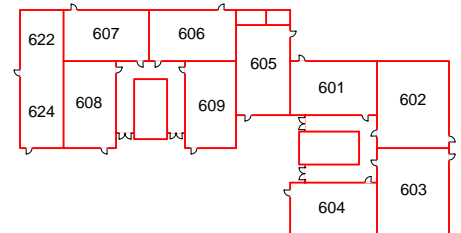

Building 600