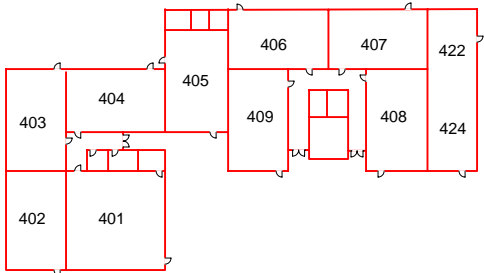

Building 400