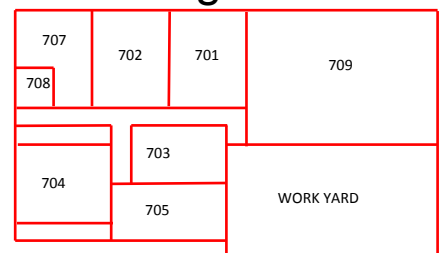

Building 700